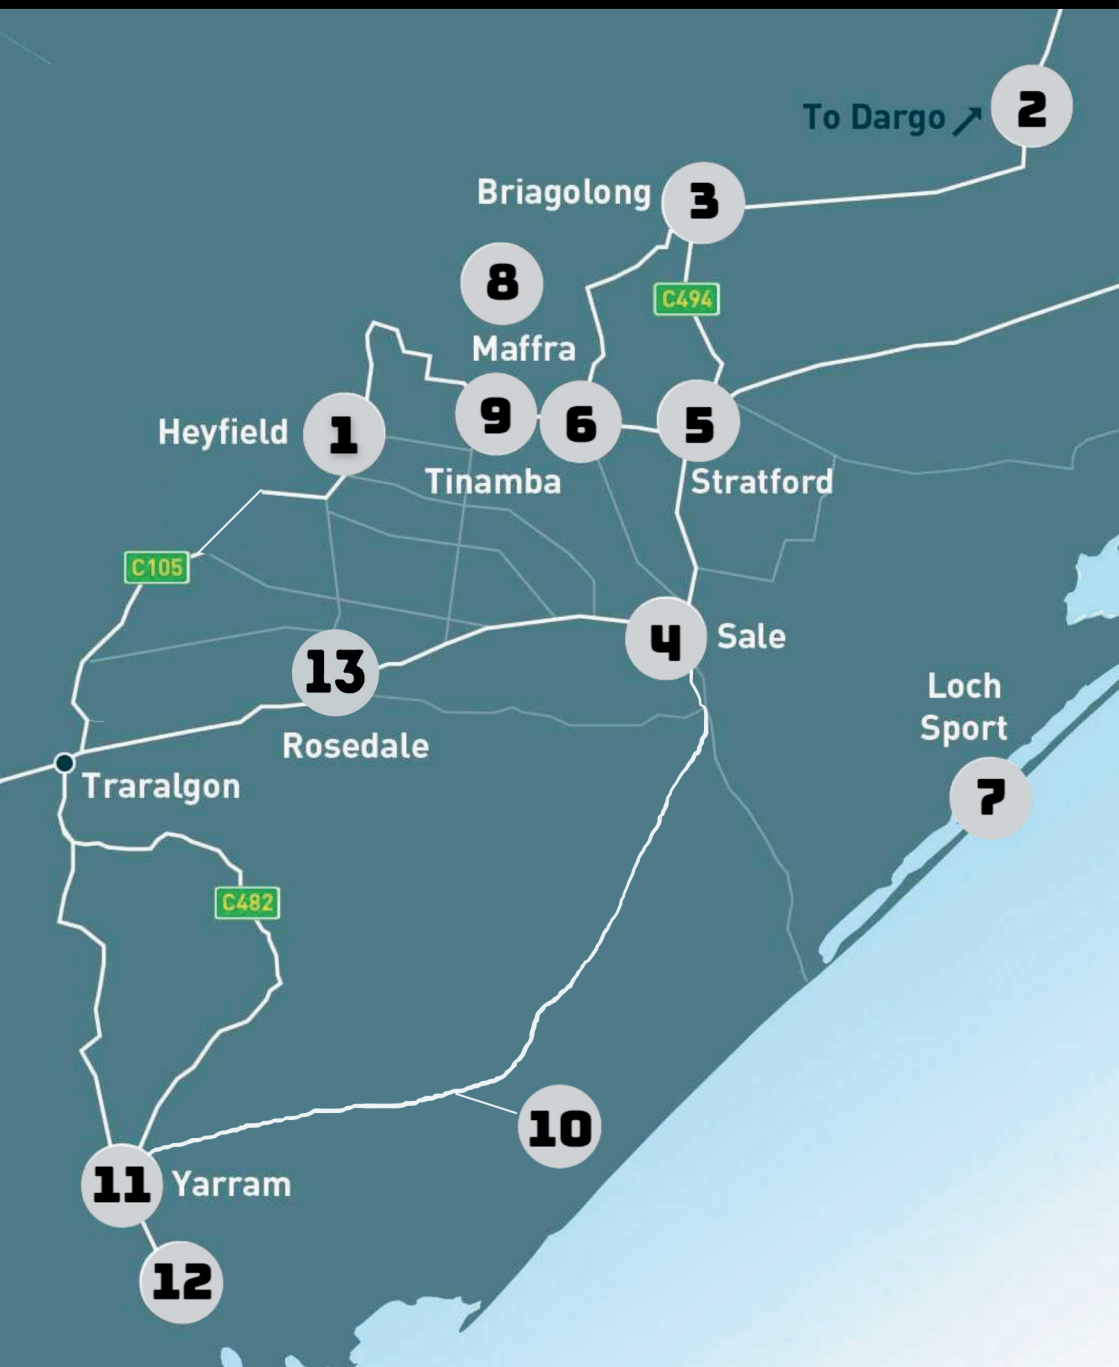

PUBS AND HOTELS

For more info visit themiddleofeverywhere.com.au