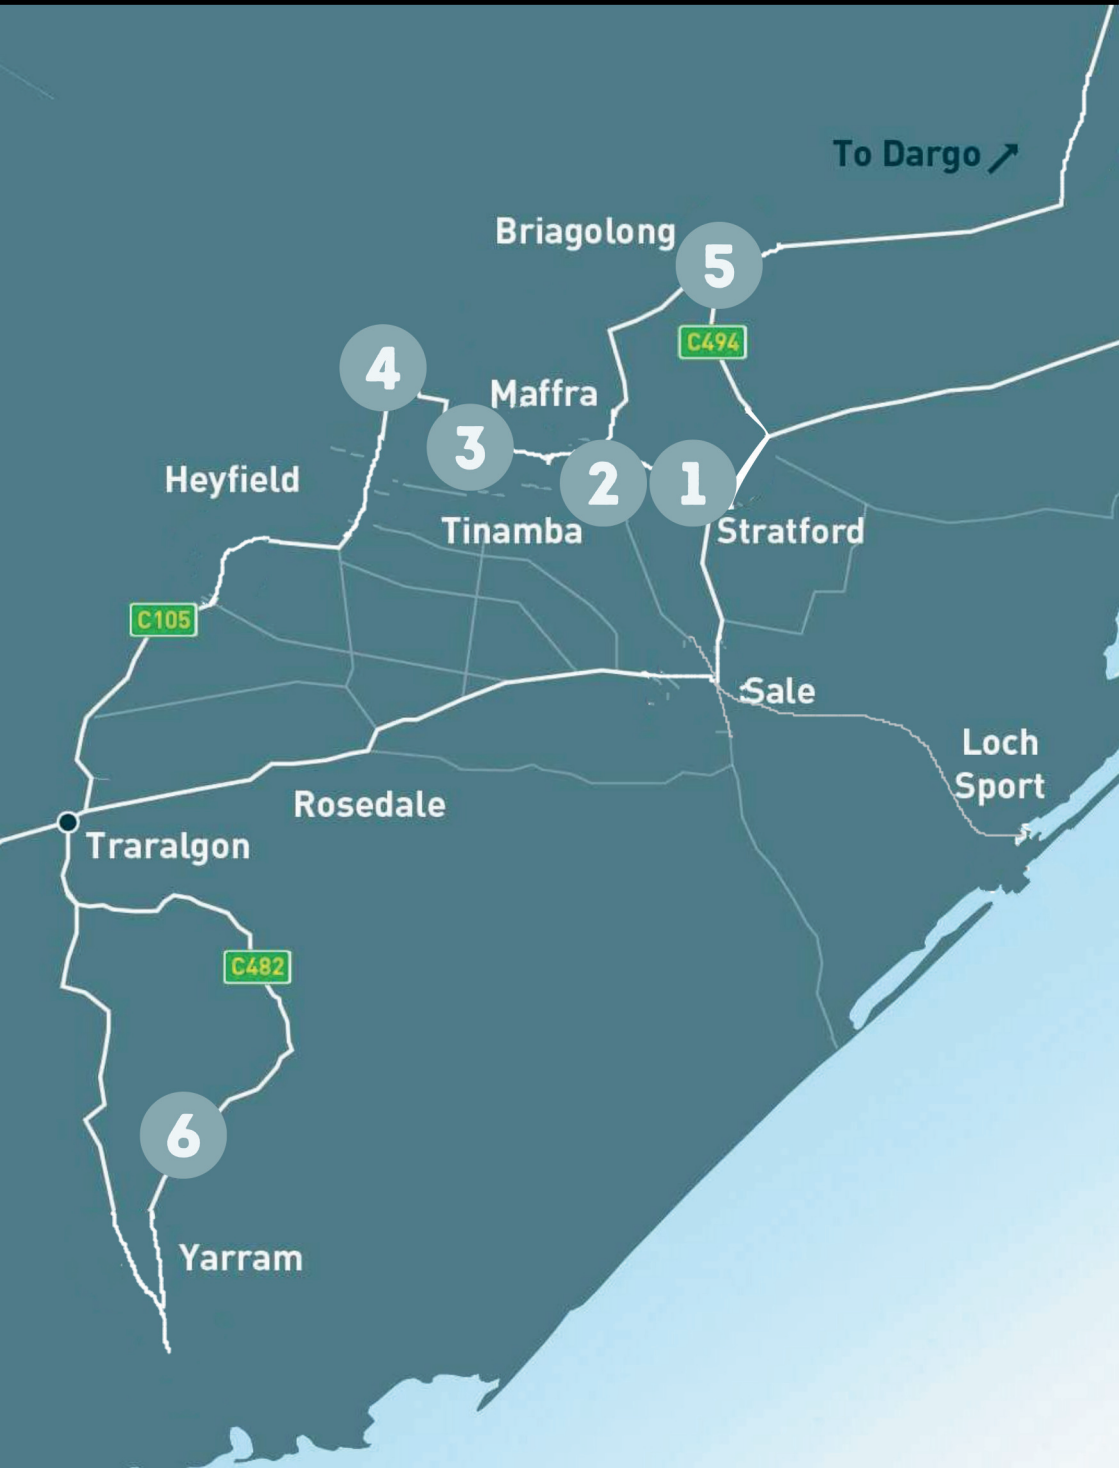

# WINERIES & BREWERIES

To Dargo ↗

Briarolong

5

C494

4

Maffra

3